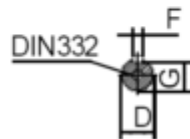

Data Sheet

Article number: 250313200425

Description: Kleedrive T3C 315M-4 132.0KW 1400 rpm
3x400/690V 50HZ IP55 B14 Eff=95,6%

Measures

AA = 628	K = Ø28	TBW = 290
AC = Ø680	L = 1385	
AD = 825	M =	
D = Ø80	N =	
E = 170	P =	
F = 22	S =	
G = 71	TBH = 350	
HD = 510	TBS = 200	