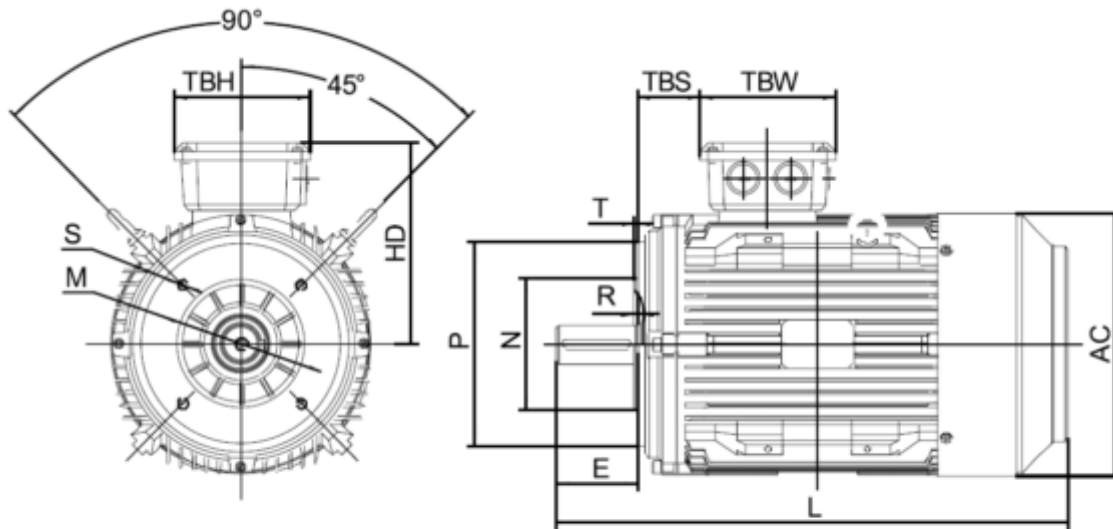

Data Sheet

Article number: 250313200425

Description: Kleedrive T3C 315M-4 132.0KW 1400 rpm
3x400/690V 50HZ IP55 B14 Eff=95,6%

Measures

AA = 628	K = Ø28	TBW = 290
AC = Ø680	L = 1385	
AD = 825	M =	
D = Ø80	N =	
E = 170	P =	
F = 22	S =	
G = 71	TBH = 350	
HD = 510	TBS = 200	